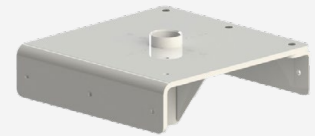

Standard Anchor  
F-808SA

Semi-Recessed Anchor  
F-77SSA

Paver Anchor  
F-808SA-10

Wood Deck Anchor  
F-842SWDA

For access to CADs, Revit drawings and more visit our Partner Login page on our website and become an Aqua Creek partner.