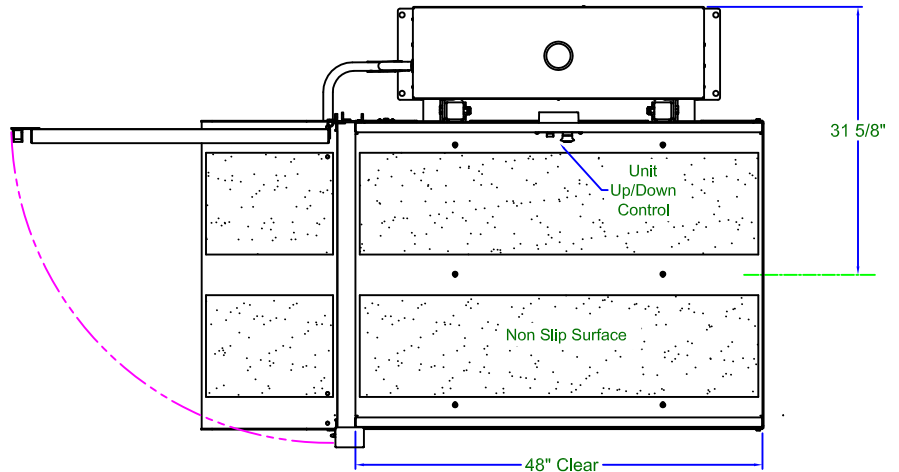

AmeriGlide Stratos VPL Typical Drawing

Left Hand Shown; Right Hand is Opposite
Right Hand Platform Gate Shown

Model	"X"	"Y"
AG400	77"	53"
AG600	101"	77"
AG800	125"	101"
AG1000	149"	125"
AG1200	173"	149"

Plan View

Front View

Side View