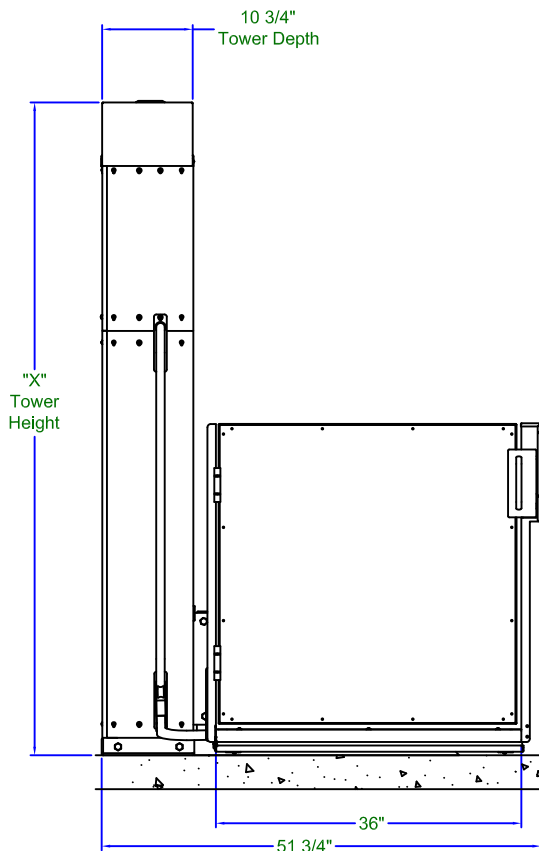

AmeriGlide Stratos VPL Typical Drawing

Left Hand Shown; Right Hand is Opposite
Right Hand Platform Gate Shown

Model	"X"	"Y"
AG400	77"	53"
AG600	101"	77"
AG800	125"	101"
AG1000	149"	125"
AG1200	173"	149"

Plan View

Front View

Side View