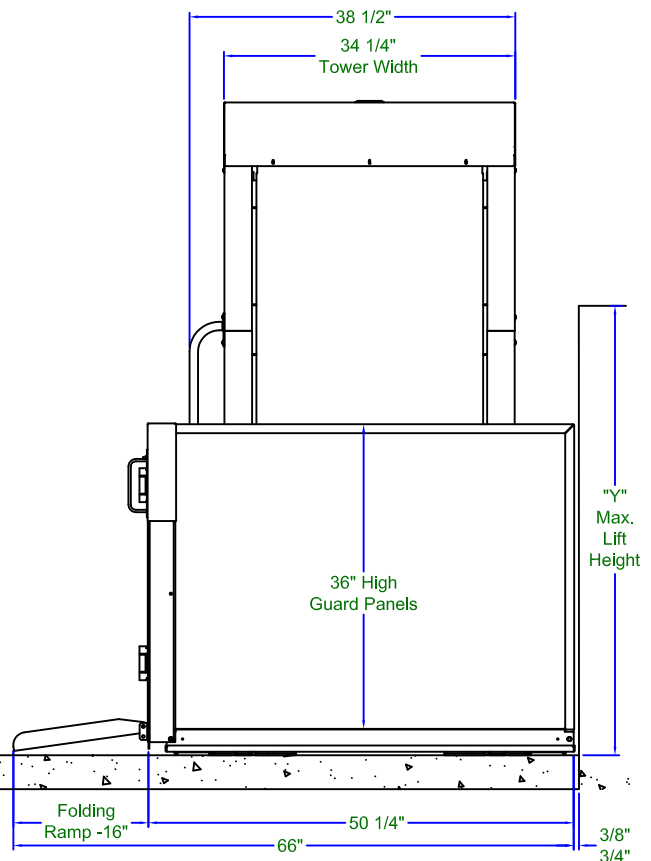

AmeriGlide Stratos VPL Typical Drawing

Left Hand Shown; Right Hand is Opposite
Right Hand Platform Gate Shown

Model	"X"	"Y"
AG400	77"	53"
AG600	101"	77"
AG800	125"	101"
AG1000	149"	125"
AG1200	173"	149"

Plan View

Front View

Side View